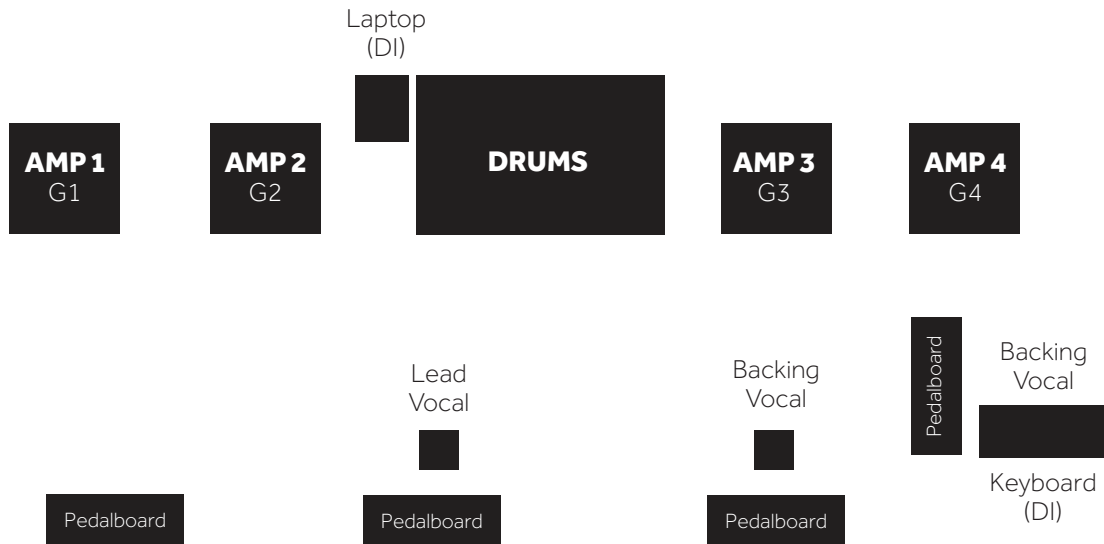

# WINTER CIRCLE

## TECHNICAL STAGE SETUP

AMP 1 - Bogner / Orange 2x12 - Andy

AMP 2 - Vox 2x12 - Kevin

AMP 3 - Ampeg (Bass)

AMP 4 - Badcat 2x12 - Jed

Keyboard with DI Box - Jed

Laptop and Mixer with DI Box - Controlled by Drummer

Pedalboard x Four (4) - Front of Stage Power [or Equivalent]

Vocals x Three (3) - Center (Lead) and Two Stage Right (Backing)